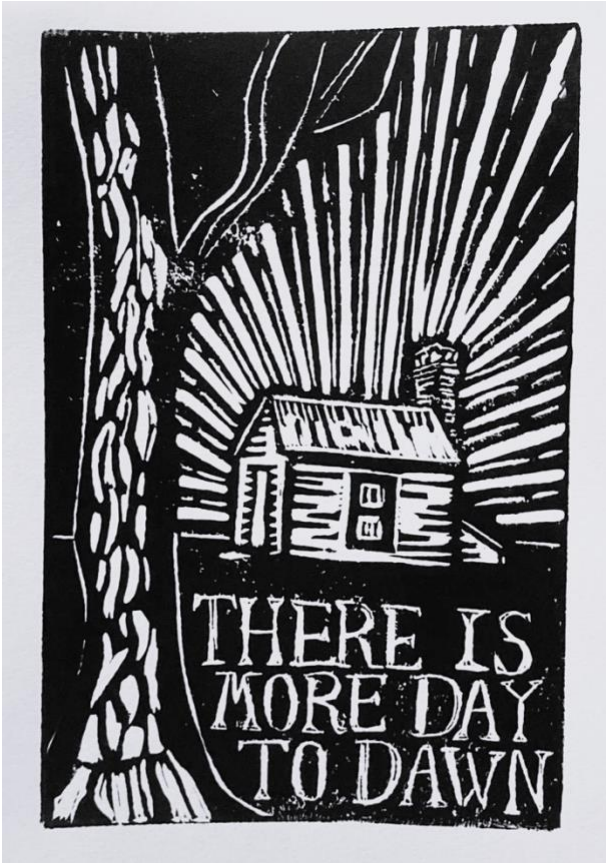

ERIN J. KAHN

More Day to Dawn

Artist's Statement: "More Day to Dawn" quotes the closing lines of *Walden*, and symbolizes Thoreau's part in bringing more enlightenment to the world through his experiment at the pond.